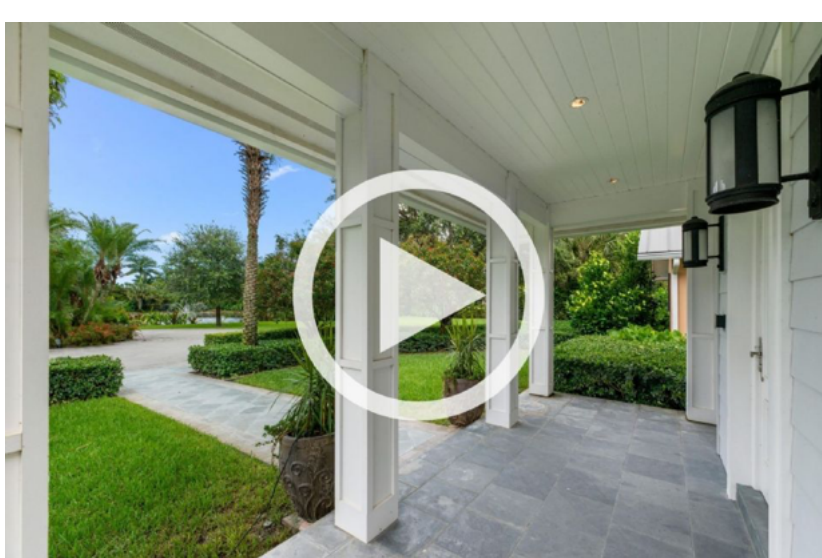

[Take a Virtual Tour](#)